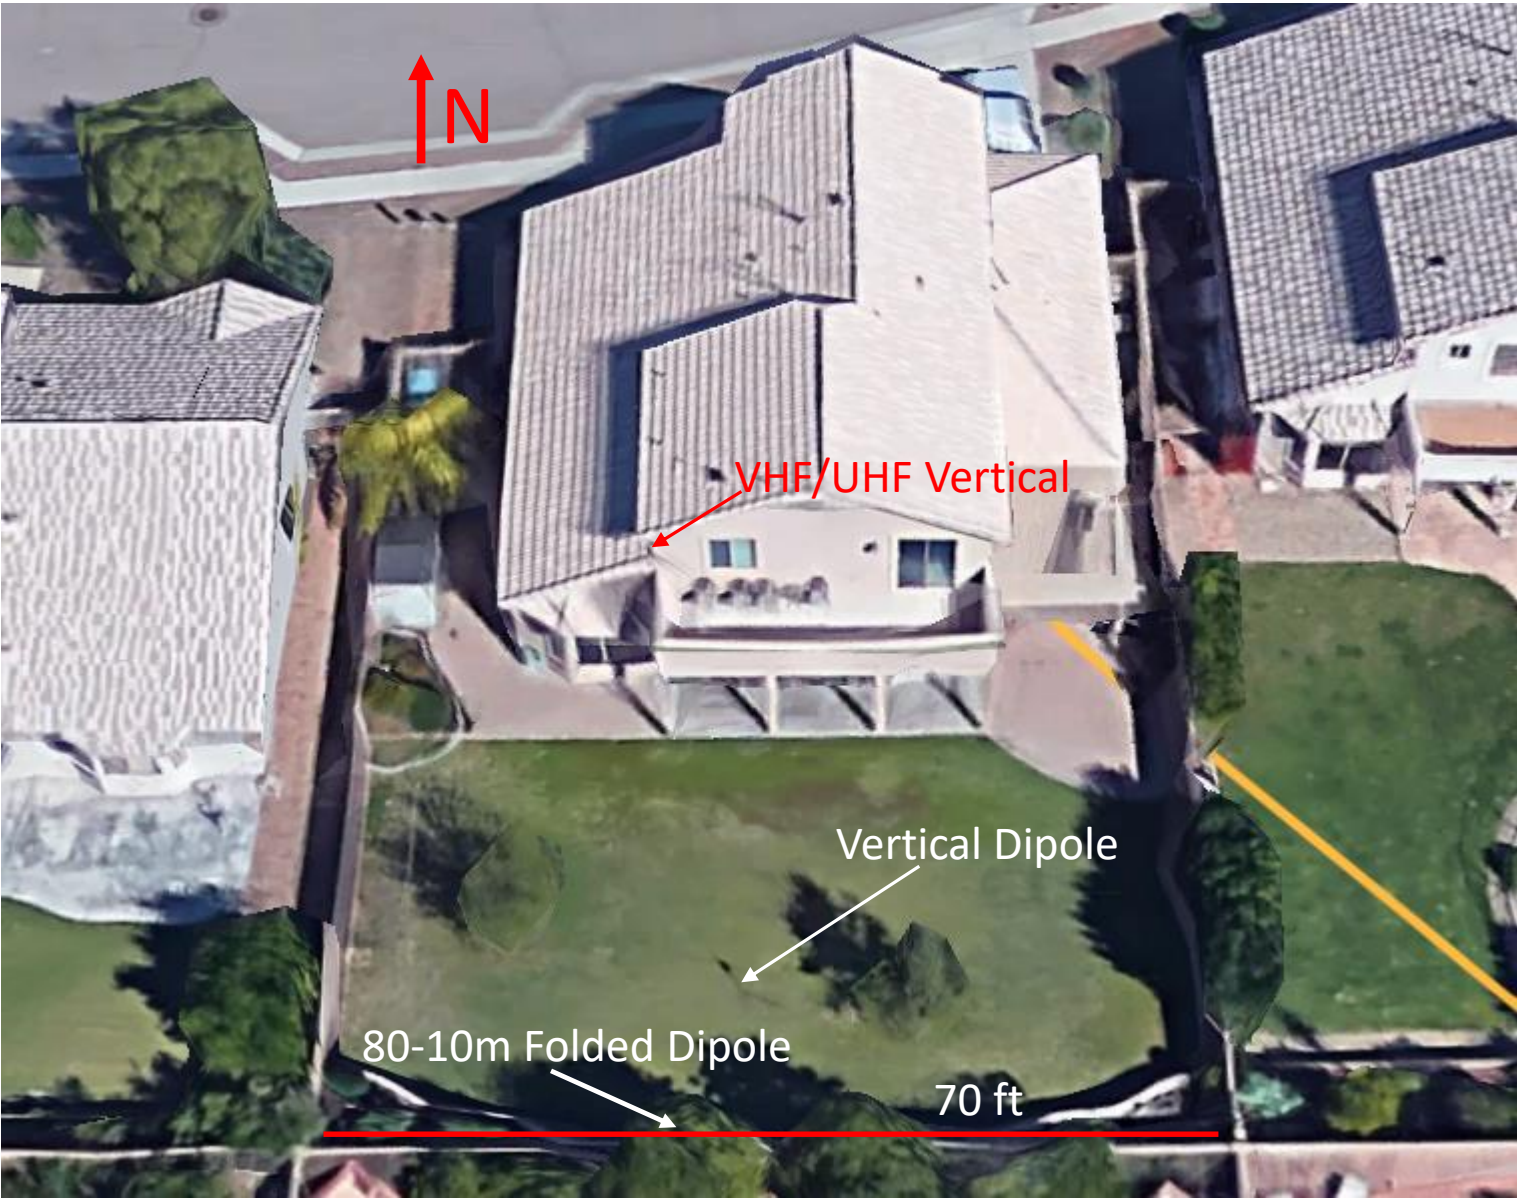

Tom Fagan

K7DF

K7DF's QSL card

W1AW's QSL File

Every month, W1AW receives hundreds of QSL cards from hams all over the world, confirming contact with the Hiram Percy Maxim Memorial Station at ARRL Headquarters. Maybe you'll recognize an on-air friend — or even yourself — among these recent cards.

New Home in Vail Arizona

- We recently moved from southeast Tucson Arizona to Vail Arizona (It's about 10 miles southeast of Tucson.)

Old House

New House

Remove Boundary

Open area
No development
allowed. 3-4 acres

160 ft

161 ft

227 ft

Coyote Melon Loop

S Coyote Melon Loop

Antennas

Folded Dipole

● Satellite antennas

● Vertical Dipole

New House

400 ft of 1 inch
and 3/4 inch
Hardline

My backyard view